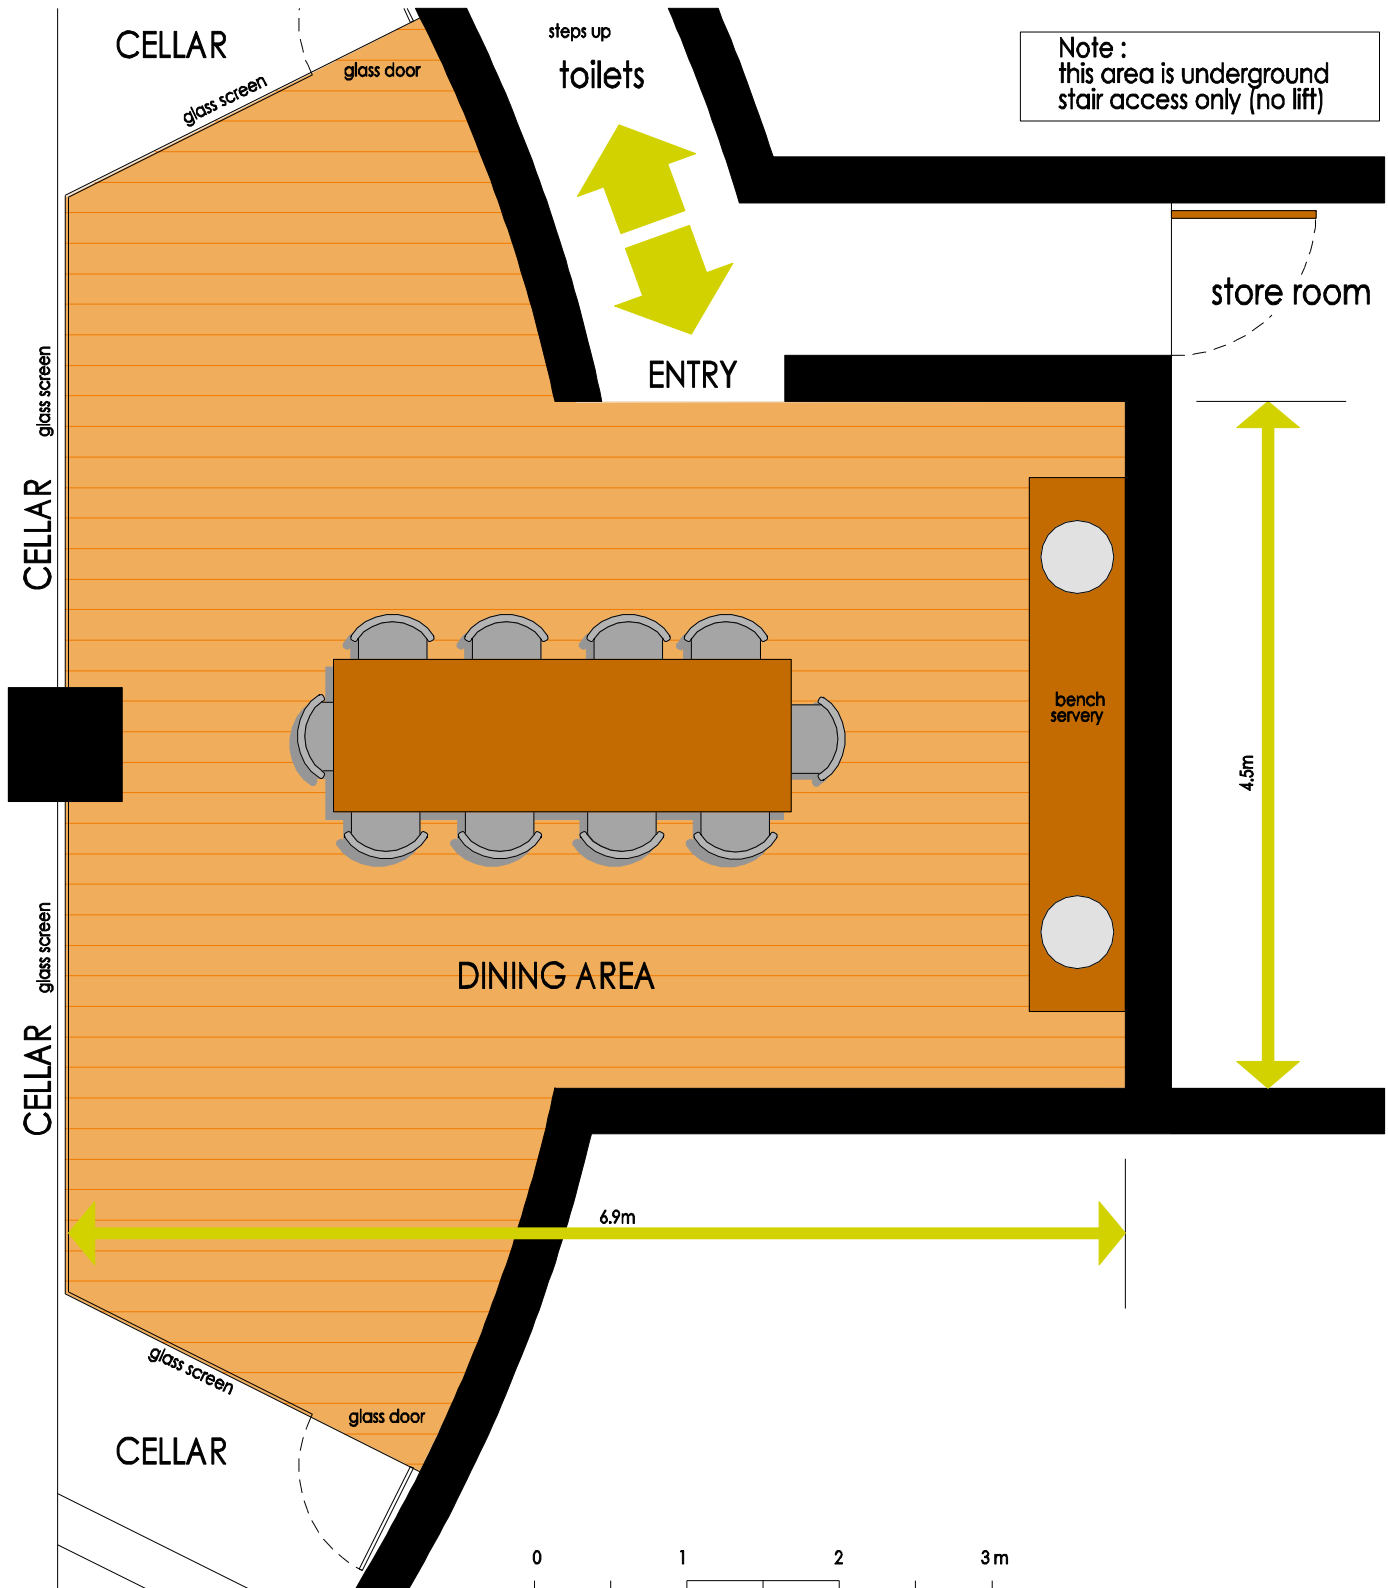

# CRAGGY RANGE

# QUARRY

31 sq m