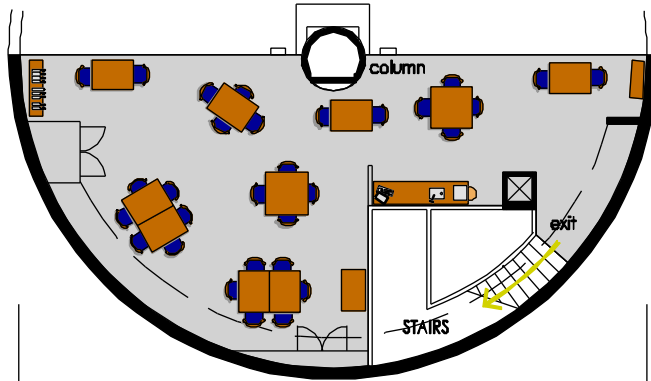

CRAGGY RANGE

FIRST

Note :
this area is on the first floor
stair access only (no lift)

GROUND

TERROIR

DOWNSTAIRS
105 sq m

UPSTAIRS
78 sq m

OUTSIDE
248 sq m