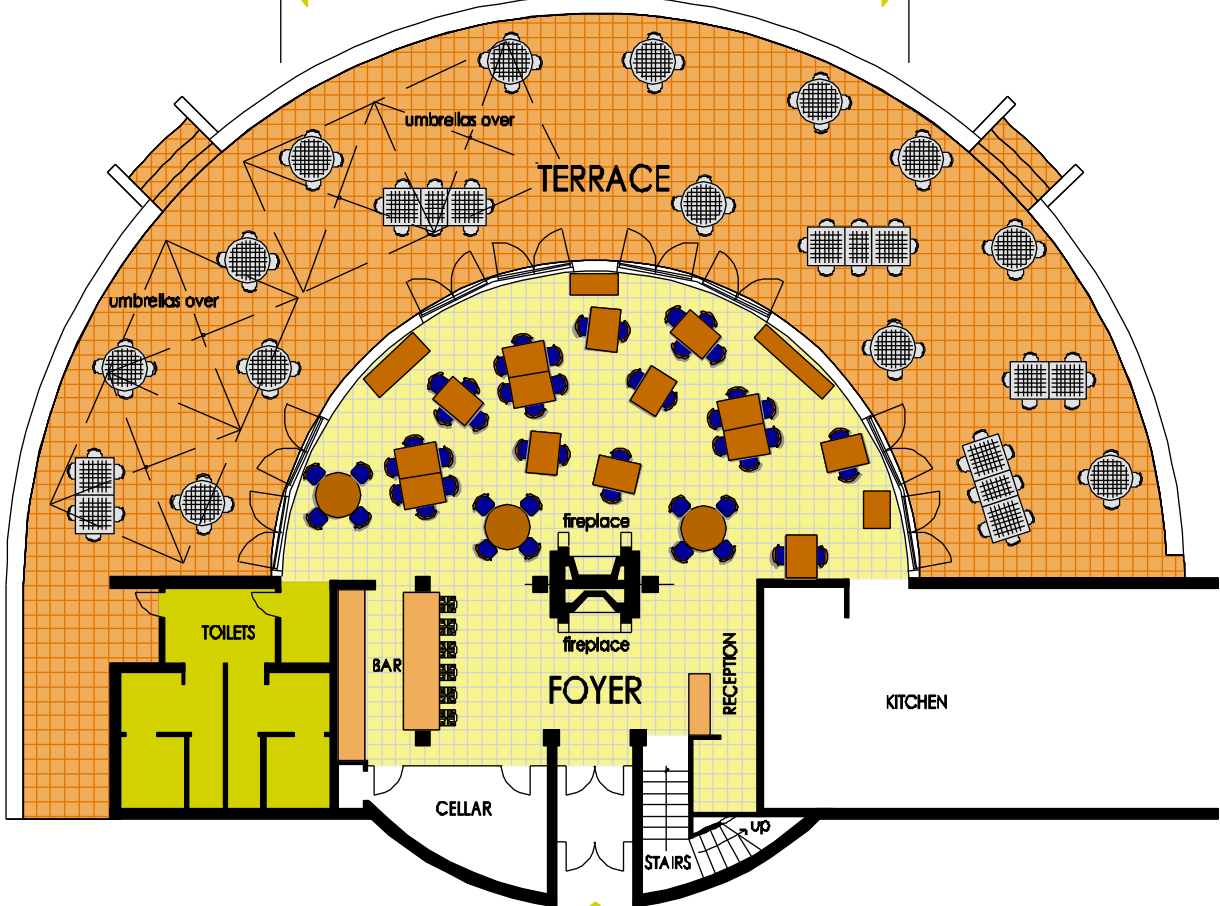

CRAGGY RANGE

FIRST

Note :
this area is on the first floor
stair access only (no lift)

GROUND

TERROIR

DOWNSTAIRS
105 sq m

UPSTAIRS
78 sq m

OUTSIDE
248 sq m