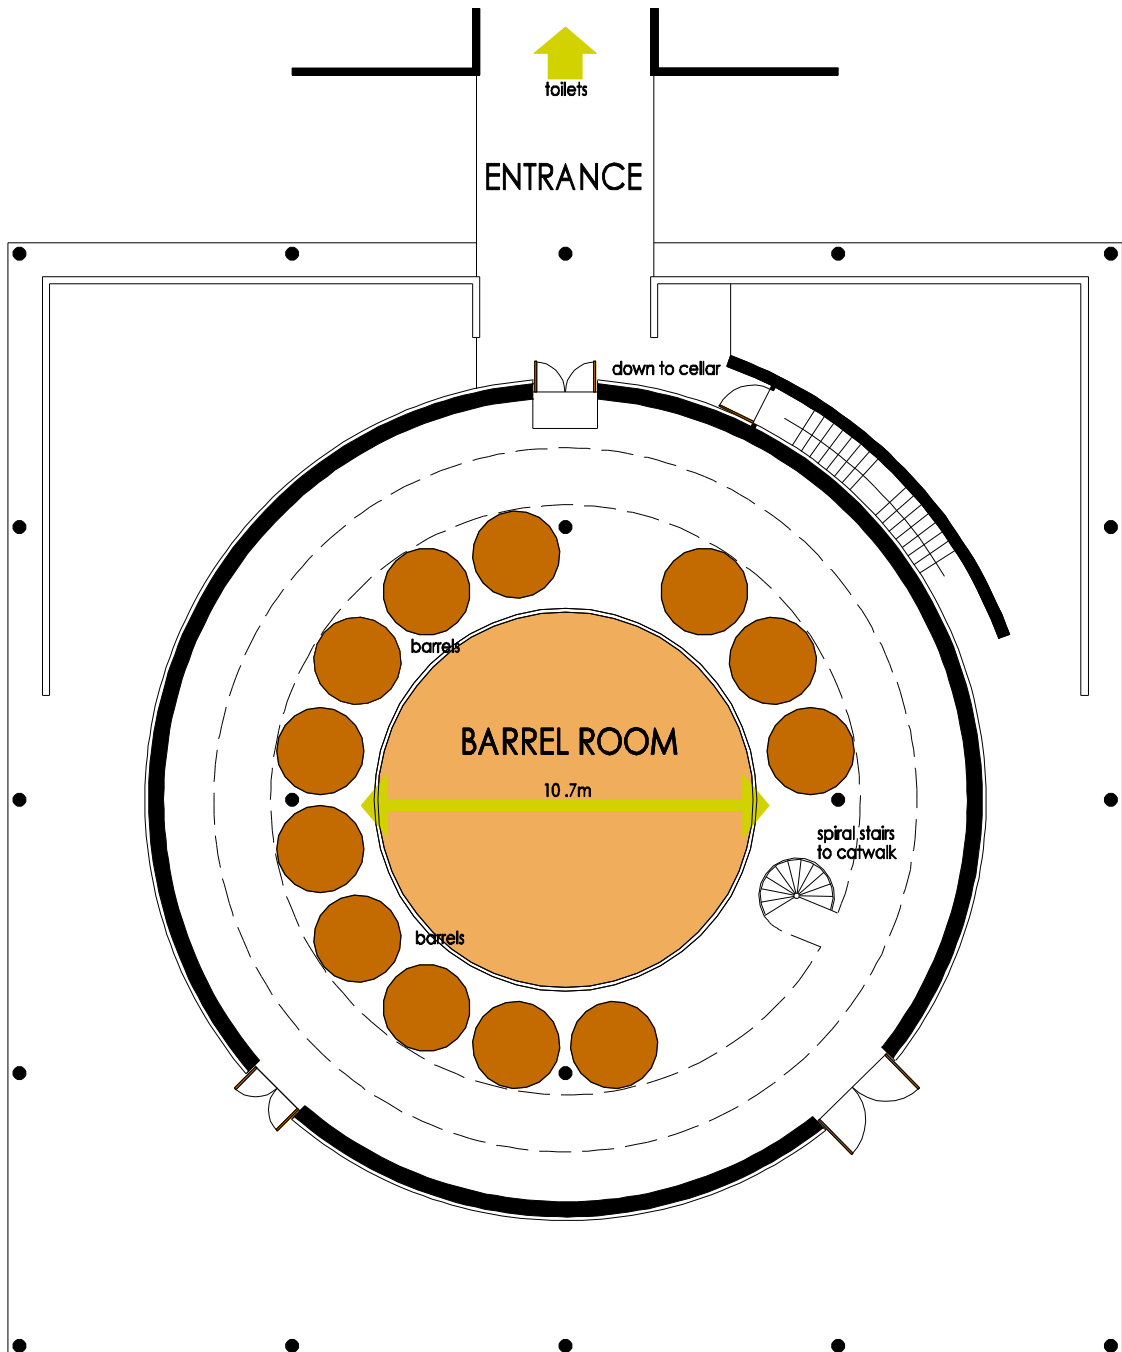

CRAGGY RANGE

0 1 2 3 4 5 6m

SOPHIA ROOM
82 sq m